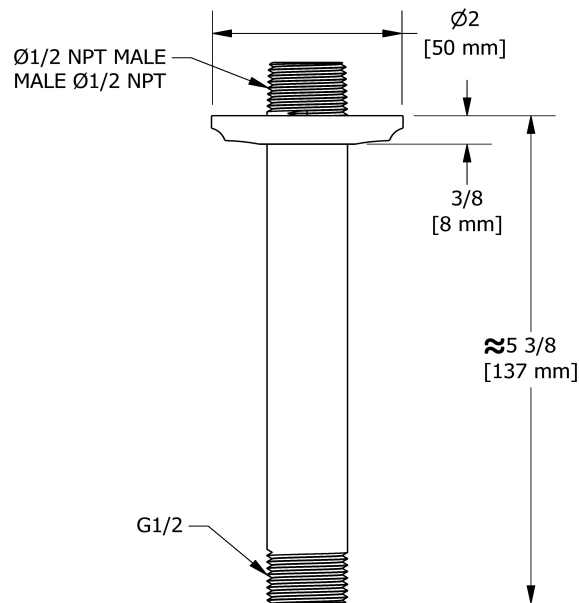

Specifications

Descriptions

- 1/2" inlet male NPT
- Shower arm with Momenti flange

Available colors

- C : Chrome
- BN : Brushed Nickel (PVD)
- PN : Polished Nickel (PVD)

15 cm (6") vertical shower arm

558

Sizes, models and finishes may differ from thoses presented.